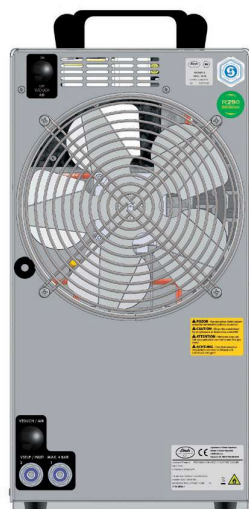

KONTAKT 155 NEW GREEN LINE

PRODUCT MODEL	KONTAKT 155 NEW GL
COOLING POWER OF THE COMPRESSOR (HP)	3/4
COOLING POWER OF THE COMPRESSOR (W)	1550
MAXIMUM COOLING CAPACITY TO 0 °C / TK 45 °C (L/HOUR)	160
CONTINUOUS COOLING PERFORMANCE (L/HOUR)	120
THERMAL GRADIENT ΔT (°C)	10
AIR COMPRESSOR (BAR)	NO
AIR COMPRESSOR PRESSURE (BAR)	-
NUMBER OF TAPS (PCS)	2
NUMBER OF COOLED BEVERAGES (PCS)	2
LENGTH OF COOLING COILS (M)	2X26,0
DIAMETER OF COOLING COIL (MM)	7X8
POWER (W)	874
AMPERAGE (A)	3,80
NET WEIGHT (KG)	39,5
REFRIGERANT TYPE	R290
VOLTAGE (V)	220-240V 50HZ-1
BEVERAGE CONNECTION (FITTINGS)	9,5MM (3/8")
AIR CONNECTION (FITTINGS)	-

CUSTOMIZED OPTIONS	
CHOICE OF TAP	YES
BEVERAGE CONNECTION - STAINLESS STEEL SCREWING	YES
AIR CONNECTION - STAINLESS STEEL SCREWING	NO
POWER CABLE PLUG	YES