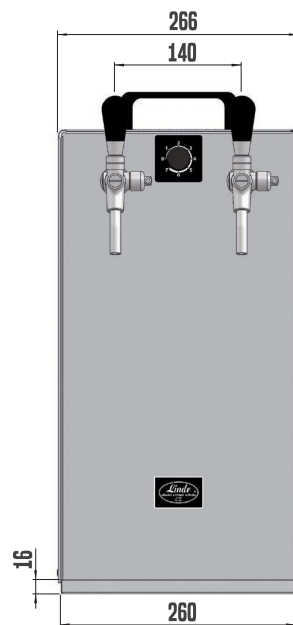

KONTAKT 155 NEW GREEN LINE

PRODUCT MODEL	KONTAKT 155 NEW GL
COOLING POWER OF THE COMPRESSOR (HP)	3/4
COOLING POWER OF THE COMPRESSOR (W)	1550
MAXIMUM COOLING CAPACITY TO 0 °C / TK 45 °C (L/HOUR)	160
CONTINUOUS COOLING PERFORMANCE (L/HOUR)	120
THERMAL GRADIENT ΔT (°C)	10
AIR COMPRESSOR (BAR)	NO
AIR COMPRESSOR PRESSURE (BAR)	-
NUMBER OF TAPS (PCS)	2
NUMBER OF COOLED BEVERAGES (PCS)	2
LENGTH OF COOLING COILS (M)	2X26,0
DIAMETER OF COOLING COIL (MM)	7X8
POWER (W)	874
AMPERAGE (A)	3,80
NET WEIGHT (KG)	39,5
REFRIGERANT TYPE	R290
VOLTAGE (V)	220-240V 50HZ-1
BEVERAGE CONNECTION (FITTINGS)	9,5MM (3/8")
AIR CONNECTION (FITTINGS)	-