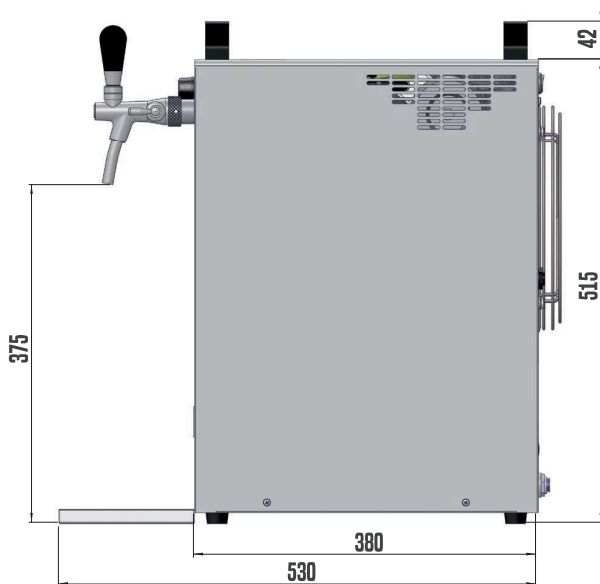

KONTAKT 155 NEW GREEN LINE

PRODUCT MODEL	KONTAKT 155 NEW GL
COOLING POWER OF THE COMPRESSOR (HP)	3/4
COOLING POWER OF THE COMPRESSOR (W)	1550
MAXIMUM COOLING CAPACITY TO 0 °C / TK 45 °C (L/HOUR)	160
CONTINUOUS COOLING PERFORMANCE (L/HOUR)	120
THERMAL GRADIENT ΔT (°C)	10
AIR COMPRESSOR (BAR)	NO
AIR COMPRESSOR PRESSURE (BAR)	-
NUMBER OF TAPS (PCS)	2
NUMBER OF COOLED BEVERAGES (PCS)	2
LENGTH OF COOLING COILS (M)	2X26,0
DIAMETER OF COOLING COIL (MM)	7X8
POWER (W)	874
AMPERAGE (A)	3,80
NET WEIGHT (KG)	39,5
REFRIGERANT TYPE	R290
VOLTAGE (V)	220-240V 50HZ-1
BEVERAGE CONNECTION (FITTINGS)	9,5MM (3/8")
AIR CONNECTION (FITTINGS)	-