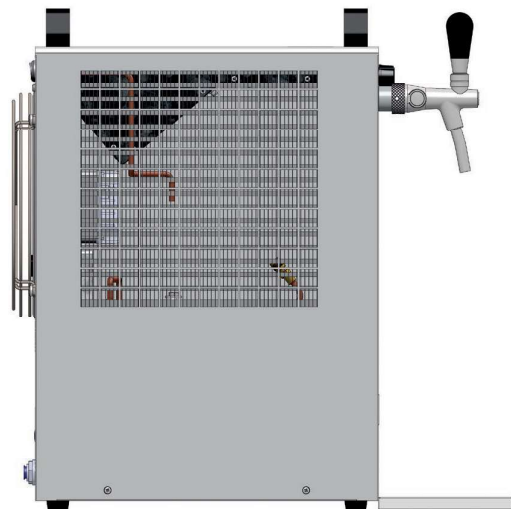

KONTAKT 155 NEW GREEN LINE

PRODUCT MODEL	KONTAKT 155 NEW GL
COOLING POWER OF THE COMPRESSOR (HP)	3/4
COOLING POWER OF THE COMPRESSOR (W)	1550
MAXIMUM COOLING CAPACITY TO 0 °C / TK 45 °C (L/HOUR)	160
CONTINUOUS COOLING PERFORMANCE (L/HOUR)	120
THERMAL GRADIENT ΔT (°C)	10
AIR COMPRESSOR (BAR)	NO
AIR COMPRESSOR PRESSURE (BAR)	-
NUMBER OF TAPS (PCS)	2
NUMBER OF COOLED BEVERAGES (PCS)	2
LENGTH OF COOLING COILS (M)	2X26,0
DIAMETER OF COOLING COIL (MM)	7X8
POWER (W)	874
AMPERAGE (A)	3,80
NET WEIGHT (KG)	39,5
REFRIGERANT TYPE	R290
VOLTAGE (V)	220-240V 50HZ-1
BEVERAGE CONNECTION (FITTINGS)	9,5MM (3/8")
AIR CONNECTION (FITTINGS)	-

CUSTOMIZED OPTIONS	
CHOICE OF TAP	YES
BEVERAGE CONNECTION - STAINLESS STEEL SCREWING	YES
AIR CONNECTION - STAINLESS STEEL SCREWING	NO
POWER CABLE PLUG	YES