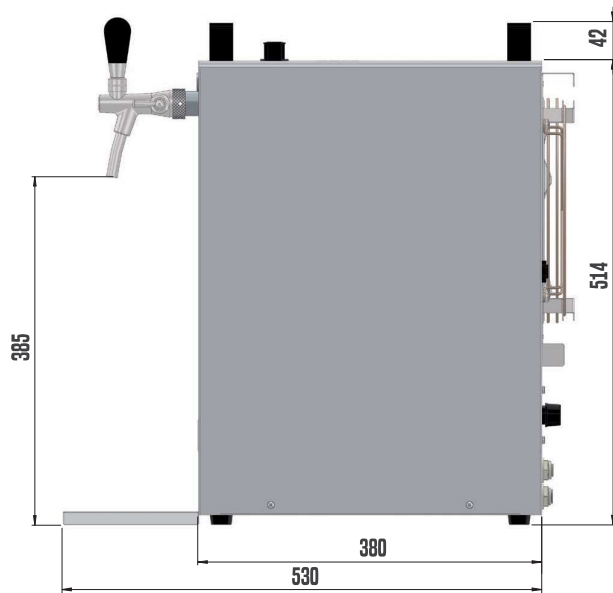

KONTAKT 155/R NEW GREEN LINE

PRODUCT MODEL	KONTAKT 155/R NEW GL
COOLING POWER OF THE COMPRESSOR (HP)	3/4
COOLING POWER OF THE COMPRESSOR (W)	1550
MAXIMUM COOLING CAPACITY TO 0 °C / TK 45 °C (L/HOUR)	160
CONTINUOUS COOLING PERFORMANCE (L/HOUR)	120
THERMAL GRADIENT ΔT (°C)	10
AIR COMPRESSOR (BAR)	NO
AIR COMPRESSOR PRESSURE (BAR)	-
NUMBER OF TAPS (PCS)	2
NUMBER OF COOLED BEVERAGES (PCS)	2
LENGTH OF COOLING COILS (M)	2X26,0
DIAMETER OF COOLING COIL (MM)	7X8
POWER (W)	874
AMPERAGE (A)	3,80
NET WEIGHT (KG)	42,0
REFRIGERANT TYPE	R290
VOLTAGE (V)	220-240V 50HZ-1
BEVERAGE CONNECTION (FITTINGS)	9,5MM (3/8")
AIR CONNECTION (FITTINGS)	-
CUSTOMIZED OPTIONS	
CHOICE OF TAP	YES
BEVERAGE CONNECTION - STAINLESS STEEL SCREWING	YES
AIR CONNECTION - STAINLESS STEEL SCREWING	NO
POWER CABLE PLUG	YES