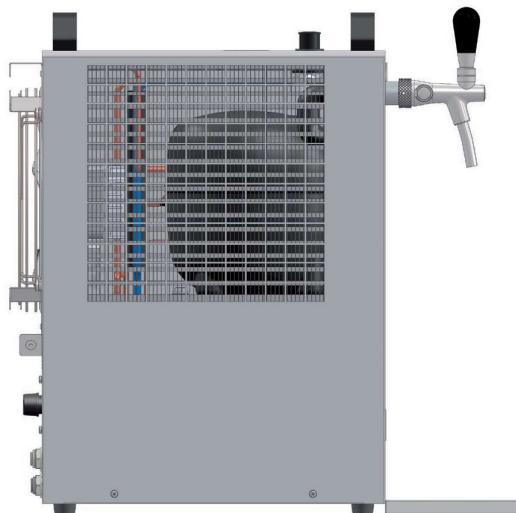

KONTAKT 155/R NEW GREEN LINE

PRODUCT MODEL	KONTAKT 155/R NEW GL
COOLING POWER OF THE COMPRESSOR (HP)	3/4
COOLING POWER OF THE COMPRESSOR (W)	1550
MAXIMUM COOLING CAPACITY TO 0 °C / TK 45 °C (L/HOUR)	160
CONTINUOUS COOLING PERFORMANCE (L/HOUR)	120
THERMAL GRADIENT ΔT (°C)	10
AIR COMPRESSOR (BAR)	NO
AIR COMPRESSOR PRESSURE (BAR)	-
NUMBER OF TAPS (PCS)	2
NUMBER OF COOLED BEVERAGES (PCS)	2
LENGTH OF COOLING COILS (M)	2X26,0
DIAMETER OF COOLING COIL (MM)	7X8
POWER (W)	874
AMPERAGE (A)	3,80
NET WEIGHT (KG)	42,0
REFRIGERANT TYPE	R290
VOLTAGE (V)	220-240V 50HZ-1
BEVERAGE CONNECTION (FITTINGS)	9,5MM (3/8")
AIR CONNECTION (FITTINGS)	-
CUSTOMIZED OPTIONS	
CHOICE OF TAP	YES
BEVERAGE CONNECTION - STAINLESS STEEL SCREWING	YES
AIR CONNECTION - STAINLESS STEEL SCREWING	NO
POWER CABLE PLUG	YES