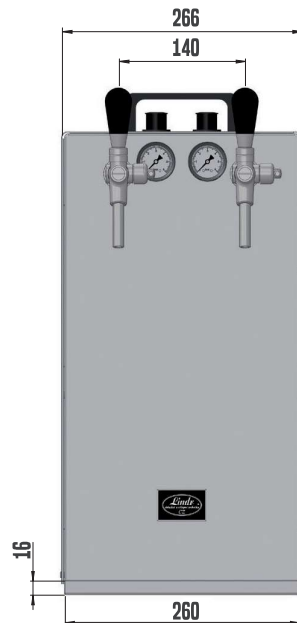

KONTAKT 155/R NEW GREEN LINE

PRODUCT MODEL	KONTAKT 155/R NEW GL
COOLING POWER OF THE COMPRESSOR (HP)	3/4
COOLING POWER OF THE COMPRESSOR (W)	1550
MAXIMUM COOLING CAPACITY TO 0 °C / TK 45 °C (L/HOUR)	160
CONTINUOUS COOLING PERFORMANCE (L/HOUR)	120
THERMAL GRADIENT ΔT (°C)	10
AIR COMPRESSOR (BAR)	NO
AIR COMPRESSOR PRESSURE (BAR)	-
NUMBER OF TAPS (PCS)	2
NUMBER OF COOLED BEVERAGES (PCS)	2
LENGTH OF COOLING COILS (M)	2X26,0
DIAMETER OF COOLING COIL (MM)	7X8
POWER (W)	874
AMPERAGE (A)	3,80
NET WEIGHT (KG)	42,0
REFRIGERANT TYPE	R290
VOLTAGE (V)	220-240V 50HZ-1
BEVERAGE CONNECTION (FITTINGS)	9,5MM (3/8")
AIR CONNECTION (FITTINGS)	-
CUSTOMIZED OPTIONS	
CHOICE OF TAP	YES
BEVERAGE CONNECTION - STAINLESS STEEL SCREWING	YES
AIR CONNECTION - STAINLESS STEEL SCREWING	NO
POWER CABLE PLUG	YES