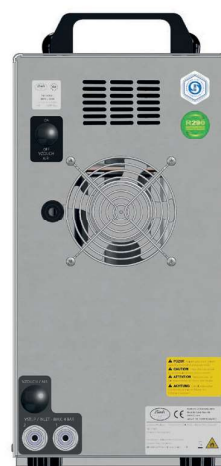

KONTAKT 40 NEW GREEN LINE

PRODUCT MODEL	KONTAKT 40 NEW GL
COOLING POWER OF THE COMPRESSOR (HP)	1/5
COOLING POWER OF THE COMPRESSOR (W)	510
MAXIMUM COOLING CAPACITY TO 0 °C / TK 45 °C (L/HOUR)	50
CONTINUOUS COOLING PERFORMANCE (L/HOUR)	40
THERMAL GRADIENT ΔT (°C)	10
AIR COMPRESSOR (BAR)	NO
AIR COMPRESSOR PRESSURE (BAR)	-
NUMBER OF TAPS (PCS)	2
NUMBER OF COOLED BEVERAGES (PCS)	2
LENGTH OF COOLING COILS (M)	2X14,0
DIAMETER OF COOLING COIL (MM)	7X8
POWER (W)	322
AMPERAGE (A)	1,40
NET WEIGHT (KG)	25,5
REFRIGERANT TYPE	R290
VOLTAGE (V)	220-240V 50HZ-1
BEVERAGE CONNECTION (FITTINGS)	9,5MM (3/8")
AIR CONNECTION (FITTINGS)	-
CUSTOMIZED OPTIONS	
CHOICE OF TAP	YES
BEVERAGE CONNECTION - STAINLESS STEEL SCREWING	YES
AIR CONNECTION - STAINLESS STEEL SCREWING	NO
POWER CABLE PLUG	YES