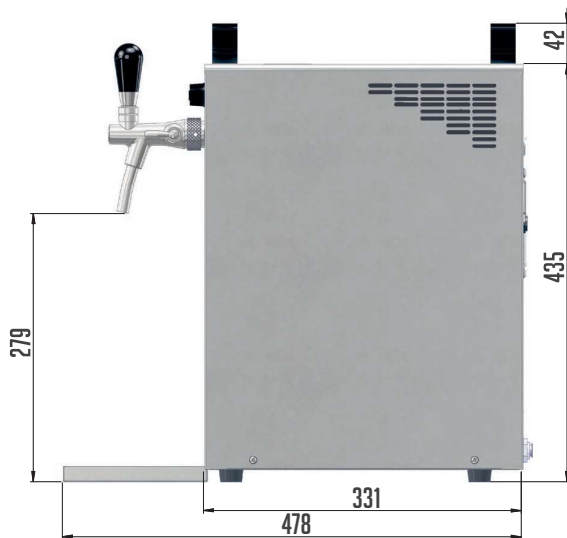

KONTAKT 40 NEW GREEN LINE

PRODUCT MODEL	KONTAKT 40 NEW GL
COOLING POWER OF THE COMPRESSOR (HP)	1/5
COOLING POWER OF THE COMPRESSOR (W)	510
MAXIMUM COOLING CAPACITY TO 0 °C / TK 45 °C (L/HOUR)	50
CONTINUOUS COOLING PERFORMANCE (L/HOUR)	40
THERMAL GRADIENT ΔT (°C)	10
AIR COMPRESSOR (BAR)	NO
AIR COMPRESSOR PRESSURE (BAR)	-
NUMBER OF TAPS (PCS)	2
NUMBER OF COOLED BEVERAGES (PCS)	2
LENGTH OF COOLING COILS (M)	2X14,0
DIAMETER OF COOLING COIL (MM)	7X8
POWER (W)	322
AMPERAGE (A)	1,40
NET WEIGHT (KG)	25,5
REFRIGERANT TYPE	R290
VOLTAGE (V)	220-240V 50HZ-1
BEVERAGE CONNECTION (FITTINGS)	9,5MM (3/8")
AIR CONNECTION (FITTINGS)	-
CUSTOMIZED OPTIONS	
CHOICE OF TAP	YES
BEVERAGE CONNECTION - STAINLESS STEEL SCREWING	YES
AIR CONNECTION - STAINLESS STEEL SCREWING	NO
POWER CABLE PLUG	YES