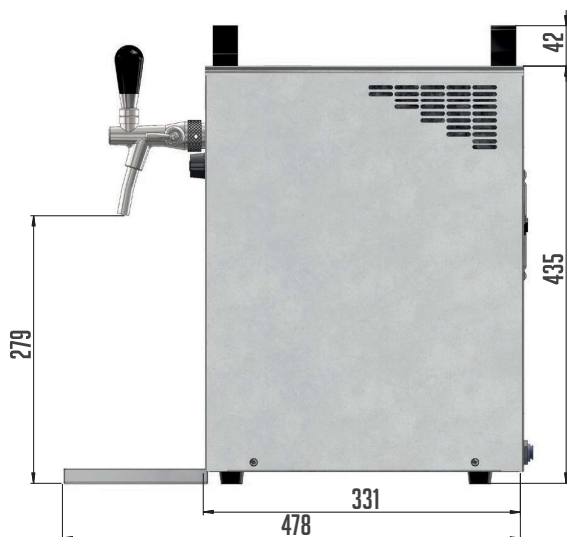

KONTAKT 40/K PROFI NEW GREEN LINE

PRODUCT MODEL	KONTAKT 40/K PROFI NEW GL
COOLING POWER OF THE COMPRESSOR (HP)	1/5
COOLING POWER OF THE COMPRESSOR (W)	510
MAXIMUM COOLING CAPACITY TO 0 °C / TK 45 °C (L/HOUR)	50
CONTINUOUS COOLING PERFORMANCE (L/HOUR)	40
THERMAL GRADIENT ΔT (°C)	10
AIR COMPRESSOR (BAR)	YES
AIR COMPRESSOR PRESSURE (BAR)	REGULATION 1,0-3,6
NUMBER OF TAPS (PCS)	2
NUMBER OF COOLED BEVERAGES (PCS)	2
LENGTH OF COOLING COILS (M)	2X14,0
DIAMETER OF COOLING COIL (MM)	7X8
POWER (W)	391
AMPERAGE (A)	1,70
NET WEIGHT (KG)	30,0
REFRIGERANT TYPE	R290
VOLTAGE (V)	220-240V 50HZ-1
BEVERAGE CONNECTION (FITTINGS)	9,5MM (3/8")
AIR CONNECTION (FITTINGS)	8MM (5/16")