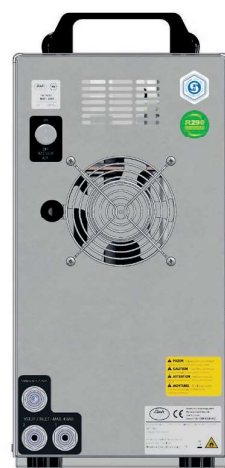

KONTAKT 40/K PROFI NEW GREEN LINE

PRODUCT MODEL	KONTAKT 40/K PROFI NEW GL
COOLING POWER OF THE COMPRESSOR (HP)	1/5
COOLING POWER OF THE COMPRESSOR (W)	510
MAXIMUM COOLING CAPACITY TO 0 °C / TK 45 °C (L/HOUR)	50
CONTINUOUS COOLING PERFORMANCE (L/HOUR)	40
THERMAL GRADIENT ΔT (°C)	10
AIR COMPRESSOR (BAR)	YES
AIR COMPRESSOR PRESSURE (BAR)	REGULATION 1,0-3,6
NUMBER OF TAPS (PCS)	2
NUMBER OF COOLED BEVERAGES (PCS)	2
LENGTH OF COOLING COILS (M)	2X14,0
DIAMETER OF COOLING COIL (MM)	7X8
POWER (W)	391
AMPERAGE (A)	1,70
NET WEIGHT (KG)	30,0
REFRIGERANT TYPE	R290
VOLTAGE (V)	220-240V 50HZ-1
BEVERAGE CONNECTION (FITTINGS)	9,5MM (3/8")
AIR CONNECTION (FITTINGS)	8MM (5/16")