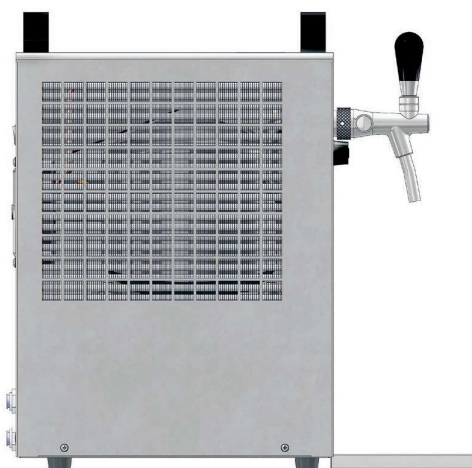

KONTAKT 40/K PROFI NEW GREEN LINE

PRODUCT MODEL	KONTAKT 40/K PROFI NEW GL
COOLING POWER OF THE COMPRESSOR (HP)	1/5
COOLING POWER OF THE COMPRESSOR (W)	510
MAXIMUM COOLING CAPACITY TO 0 °C / TK 45 °C (L/HOUR)	50
CONTINUOUS COOLING PERFORMANCE (L/HOUR)	40
THERMAL GRADIENT ΔT (°C)	10
AIR COMPRESSOR (BAR)	YES
AIR COMPRESSOR PRESSURE (BAR)	REGULATION 1,0-3,6
NUMBER OF TAPS (PCS)	2
NUMBER OF COOLED BEVERAGES (PCS)	2
LENGTH OF COOLING COILS (M)	2X14,0
DIAMETER OF COOLING COIL (MM)	7X8
POWER (W)	391
AMPERAGE (A)	1,70
NET WEIGHT (KG)	30,0
REFRIGERANT TYPE	R290
VOLTAGE (V)	220-240V 50HZ-1
BEVERAGE CONNECTION (FITTINGS)	9,5MM (3/8")
AIR CONNECTION (FITTINGS)	8MM (5/16")