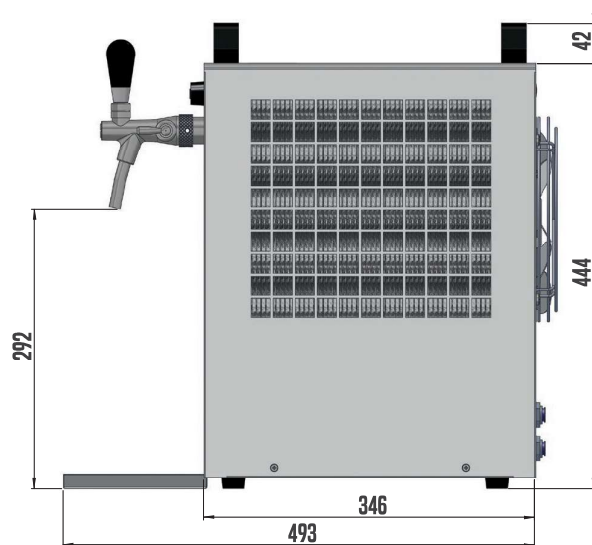

KONTAKT 70 NEW GREEN LINE

PRODUCT MODEL	KONTAKT 70 NEW GL
---------------	-------------------

COOLING POWER OF THE COMPRESSOR (HP)	1/3
COOLING POWER OF THE COMPRESSOR (W)	860
MAXIMUM COOLING CAPACITY TO 0 °C / TK 45 °C (L/HOUR)	90
CONTINUOUS COOLING PERFORMANCE (L/HOUR)	70
THERMAL GRADIENT ΔT (°C)	10
AIR COMPRESSOR (BAR)	NO
AIR COMPRESSOR PRESSURE (BAR)	-
NUMBER OF TAPS (PCS)	2
NUMBER OF COOLED BEVERAGES (PCS)	2
LENGTH OF COOLING COILS (M)	2X14,0
DIAMETER OF COOLING COIL (MM)	7X8
POWER (W)	483
AMPERAGE (A)	2,10
NET WEIGHT (KG)	27,0
REFRIGERANT TYPE	R290
VOLTAGE (V)	220-240V 50HZ-1
BEVERAGE CONNECTION (FITTINGS)	9,5MM (3/8")
AIR CONNECTION (FITTINGS)	-