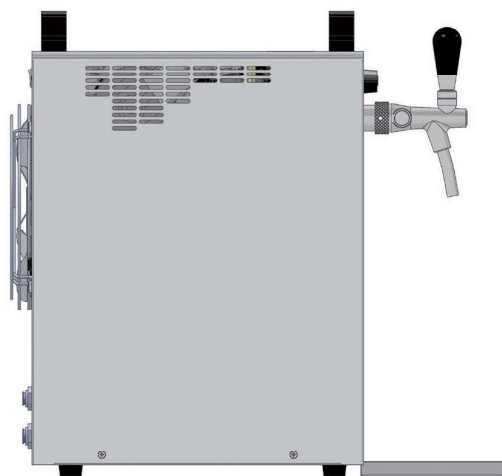

KONTAKT 70 NEW GREEN LINE

PRODUCT MODEL	KONTAKT 70 NEW GL
---------------	-------------------

COOLING POWER OF THE COMPRESSOR (HP)	1/3
COOLING POWER OF THE COMPRESSOR (W)	860
MAXIMUM COOLING CAPACITY TO 0 °C / TK 45 °C (L/HOUR)	90
CONTINUOUS COOLING PERFORMANCE (L/HOUR)	70
THERMAL GRADIENT ΔT (°C)	10
AIR COMPRESSOR (BAR)	NO
AIR COMPRESSOR PRESSURE (BAR)	-
NUMBER OF TAPS (PCS)	2
NUMBER OF COOLED BEVERAGES (PCS)	2
LENGTH OF COOLING COILS (M)	2X14,0
DIAMETER OF COOLING COIL (MM)	7X8
POWER (W)	483
AMPERAGE (A)	2,10
NET WEIGHT (KG)	27,0
REFRIGERANT TYPE	R290
VOLTAGE (V)	220-240V 50HZ-1
BEVERAGE CONNECTION (FITTINGS)	9,5MM (3/8")
AIR CONNECTION (FITTINGS)	-

CUSTOMIZED OPTIONS	
--------------------	--

CHOICE OF TAP	YES
BEVERAGE CONNECTION - STAINLESS STEEL SCREWING	YES
AIR CONNECTION - STAINLESS STEEL SCREWING	NO
POWER CABLE PLUG	YES