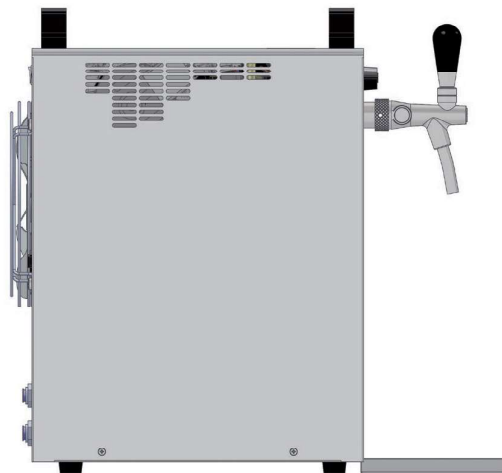

KONTAKT 70/K NEW GREEN LINE

PRODUCT MODEL	KONTAKT 70/K NEW GL
---------------	---------------------

COOLING POWER OF THE COMPRESSOR (HP)	1/3
COOLING POWER OF THE COMPRESSOR (W)	860
MAXIMUM COOLING CAPACITY TO 0 °C / TK 45 °C (L/HOUR)	90
CONTINUOUS COOLING PERFORMANCE (L/HOUR)	70
THERMAL GRADIENT ΔT (°C)	10
AIR COMPRESSOR (BAR)	YES
AIR COMPRESSOR PRESSURE (BAR)	AUTOMATIC 2,8-3,2
NUMBER OF TAPS (PCS)	2
NUMBER OF COOLED BEVERAGES (PCS)	2
LENGTH OF COOLING COILS (M)	2X14,0
DIAMETER OF COOLING COIL (MM)	7X8
POWER (W)	598
AMPERAGE (A)	2,60
NET WEIGHT (KG)	30,0
REFRIGERANT TYPE	R290
VOLTAGE (V)	220-240V 50HZ-1
BEVERAGE CONNECTION (FITTINGS)	9,5MM (3/8")
AIR CONNECTION (FITTINGS)	8MM (5/16")

CUSTOMIZED OPTIONS	
--------------------	--

CHOICE OF TAP	YES
BEVERAGE CONNECTION - STAINLESS STEEL SCREWING	YES
AIR CONNECTION - STAINLESS STEEL SCREWING	YES
POWER CABLE PLUG	YES