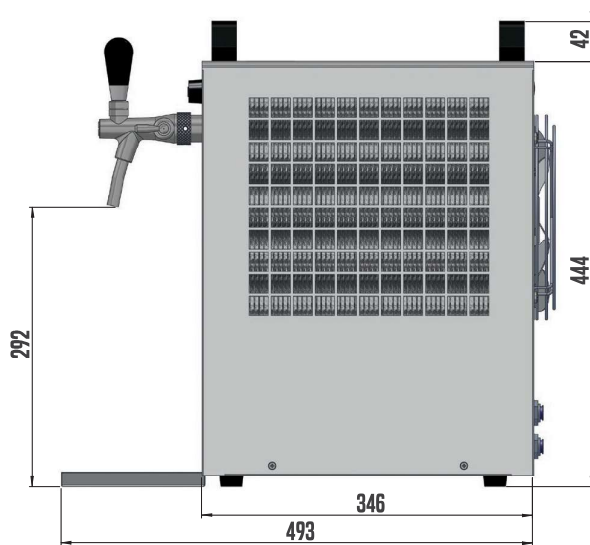

KONTAKT 70/K NEW GREEN LINE

PRODUCT MODEL	KONTAKT 70/K NEW GL
---------------	---------------------

COOLING POWER OF THE COMPRESSOR (HP)	1/3
COOLING POWER OF THE COMPRESSOR (W)	860
MAXIMUM COOLING CAPACITY TO 0 °C / TK 45 °C (L/HOUR)	90
CONTINUOUS COOLING PERFORMANCE (L/HOUR)	70
THERMAL GRADIENT ΔT (°C)	10
AIR COMPRESSOR (BAR)	YES
AIR COMPRESSOR PRESSURE (BAR)	AUTOMATIC 2,8-3,2
NUMBER OF TAPS (PCS)	2
NUMBER OF COOLED BEVERAGES (PCS)	2
LENGTH OF COOLING COILS (M)	2X14,0
DIAMETER OF COOLING COIL (MM)	7X8
POWER (W)	598
AMPERAGE (A)	2,60
NET WEIGHT (KG)	30,0
REFRIGERANT TYPE	R290
VOLTAGE (V)	220-240V 50HZ-1
BEVERAGE CONNECTION (FITTINGS)	9,5MM (3/8")
AIR CONNECTION (FITTINGS)	8MM (5/16")